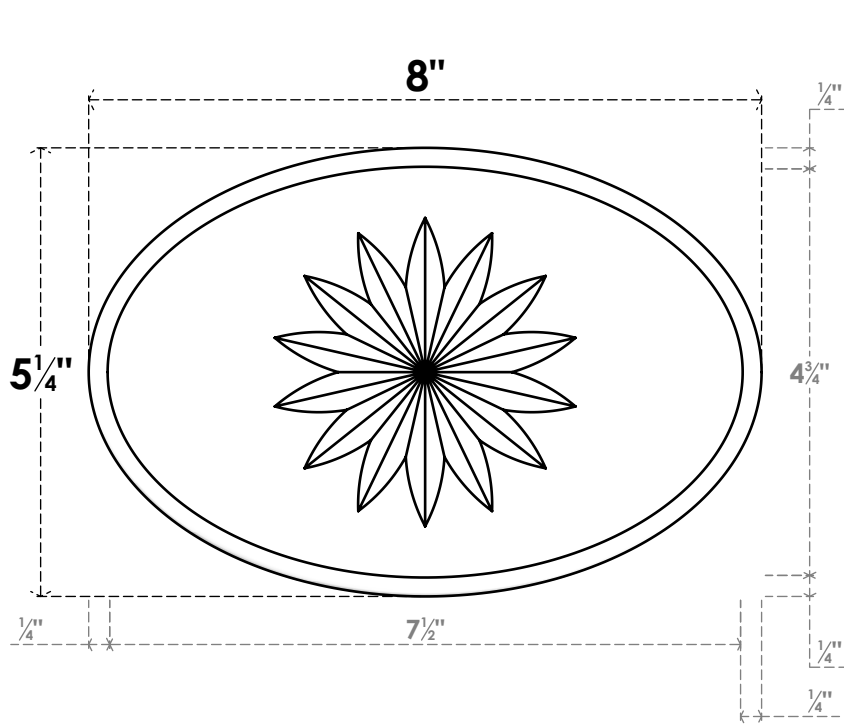

ROSP080X053X075DAL11

8"W X 5 1/4"H X 3/4"P STANDARD DALTON FLOWER ROSETTE WITH ROUNDED EDGE, ARCHITECTURAL GRADE PVC

FRONT

SIDE

EKENA MILLWORK
2300 WEST MAIN ST.
CLARKSVILLE, TX 75426
TOLL FREE: 866-607-0453
WWW.EKENAMILLWORK.COM