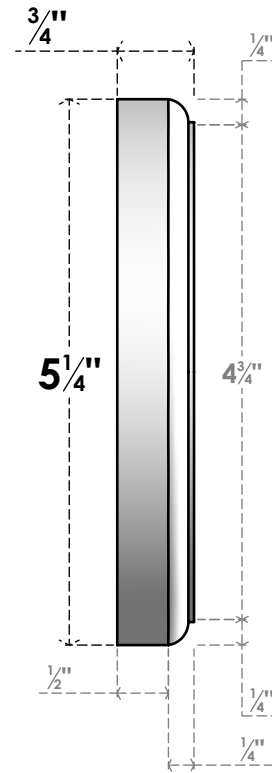

ROSP080X053X075DAL11

8"W X 5 1/4"H X 3/4"P STANDARD DALTON FLOWER ROSETTE WITH ROUNDED EDGE, ARCHITECTURAL GRADE PVC

FRONT

SIDE

EKENA MILLWORK
2300 WEST MAIN ST.
CLARKSVILLE, TX 75426
TOLL FREE: 866-607-0453
WWW.EKENAMILLWORK.COM

NOTES

1. INSTALLATION TO BE COMPLETED IN ACCORDANCE WITH MANUFACTURER'S SPECIFICATIONS.
2. DRAWING MAY NOT BE TO SCALE
3. THIS DRAWING IS INTENDED FOR DESIGN AND PLANNING PURPOSES ONLY.
4. ALL INFORMATION CONTAINED HEREIN WAS CURRENT AT THE TIME OF DEVELOPMENT BUT MUST BE REVIEWED AND APPROVED BY THE PRODUCT MANUFACTURER TO BE CONSIDERED ACCURATE.
5. ARCHITECTURAL GRADE PVC PRODUCTS ARE MADE FROM EXPANDED CELLULAR PVC AND COME NATURALLY WHITE BUT MAY BE PAINTED